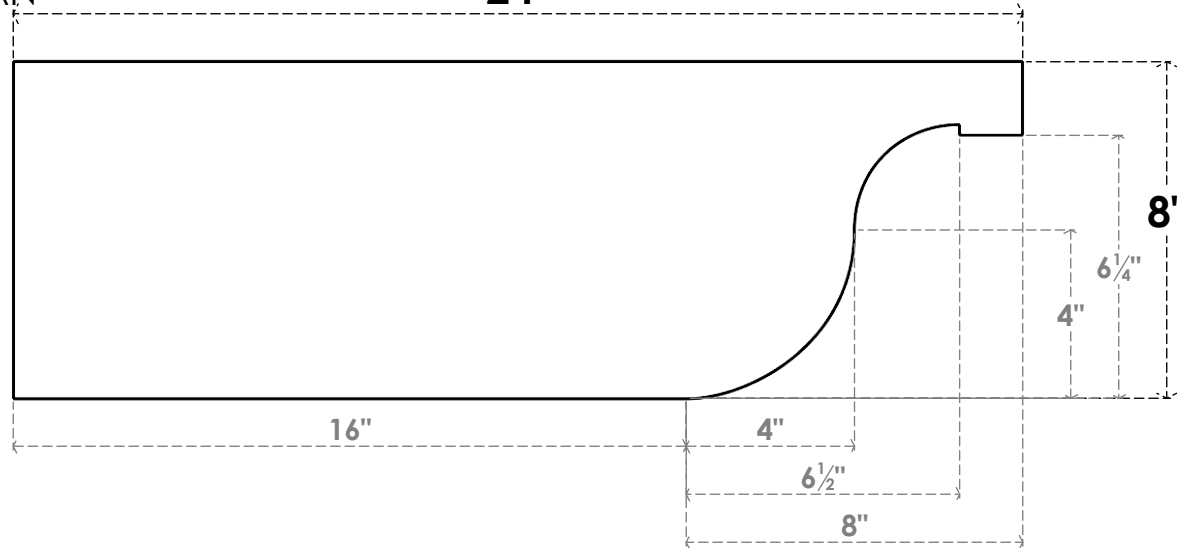

ITEM NUMBER: RFTURS020X08000X24000X008DEL00RCPR

2"W X 8"H X 24"L TIMBERTHANE ROUGH CEDAR DEL MONTE FAUX WOOD SOLID RAFTER TAIL, 8" END, PRIMED TAN

SIDE PROFILE

FRONT PROFILE

ISOMETRIC

GENERATED DATE : 03/02/2023