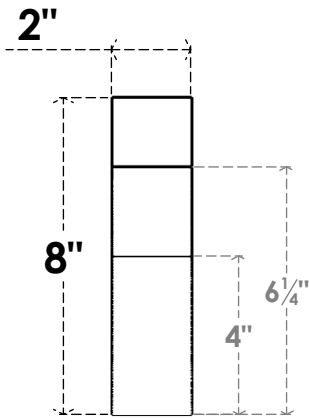

ITEM NUMBER: RFTURS020X08000X24000X008DEL00RCPR

2"W X 8"H X 24"L TIMBERTHANE ROUGH CEDAR DEL MONTE FAUX WOOD SOLID RAFTER TAIL, 8" END, PRIMED TAN

SIDE PROFILE

FRONT PROFILE

ISOMETRIC

GENERATED DATE : 03/02/2023